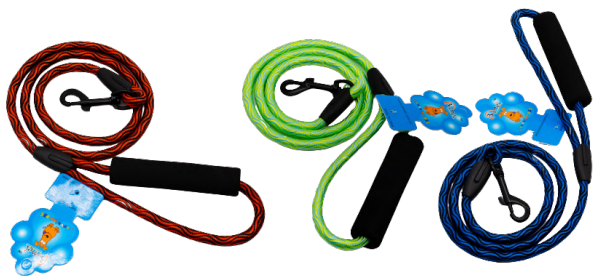

AX-15589 | Coleira PET 6Pçs 25x14cm

200 pçs/cx | R\$ 18,46

AX-15590 | Coleira PET 6Pçs
SORTIDO

200 cartelas/cx | R\$ 21,14

AX-16459 | Guia PET 110x1,2cm

240 pçs/cx | R\$ 9,60

AX-16468 | Guia PET 110x1,5cm

240 pçs/cx | R\$ 8,09