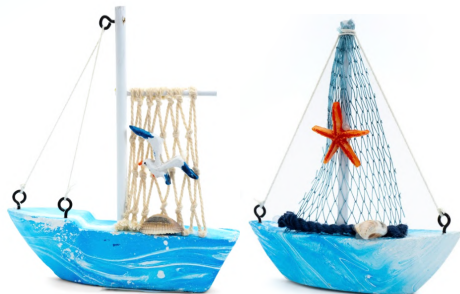

100 pacotes/cx | R\$ 24,86

AX-18957 | Decoração resina 6Pçs 5,5cm
SORTIDO

120 kits/cx | R\$ 29,13

AX-18958 | Decoração resina 12Pçs 5,5cm
SORTIDO

100 kits/cx | R\$ 39,60

AX-16215 | Veleiro artesanal 10,5x12,5cm