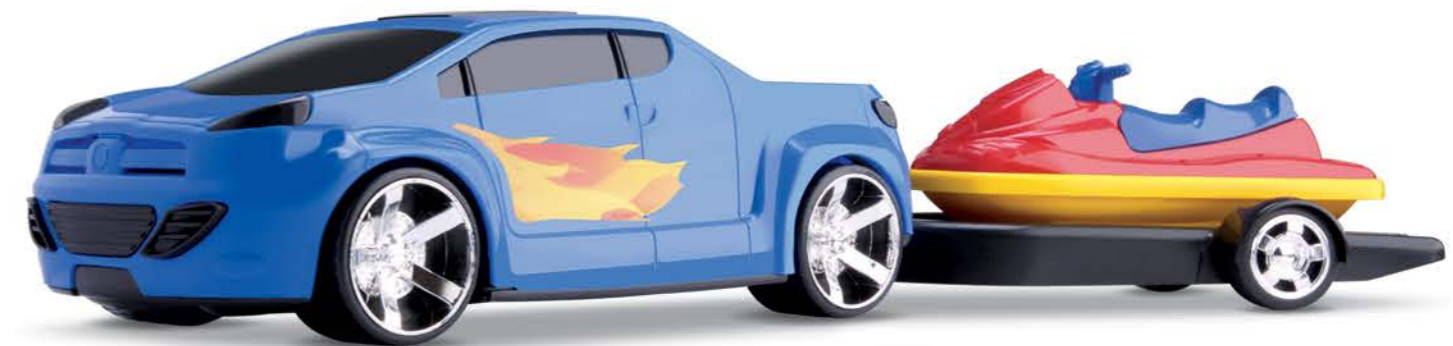

0463

Cores Disp:

REF	NOME		CÓDIGO DUN			M³
0461	ACQUA RACING	789 826532 461 9	1789826532461-6	55 x 15 x 15	6	0,079
0463	PICK-UP FIRE SUPER JET	789 826532 463 3	1789826532463-0	55 x 15 x 15	6	0,079